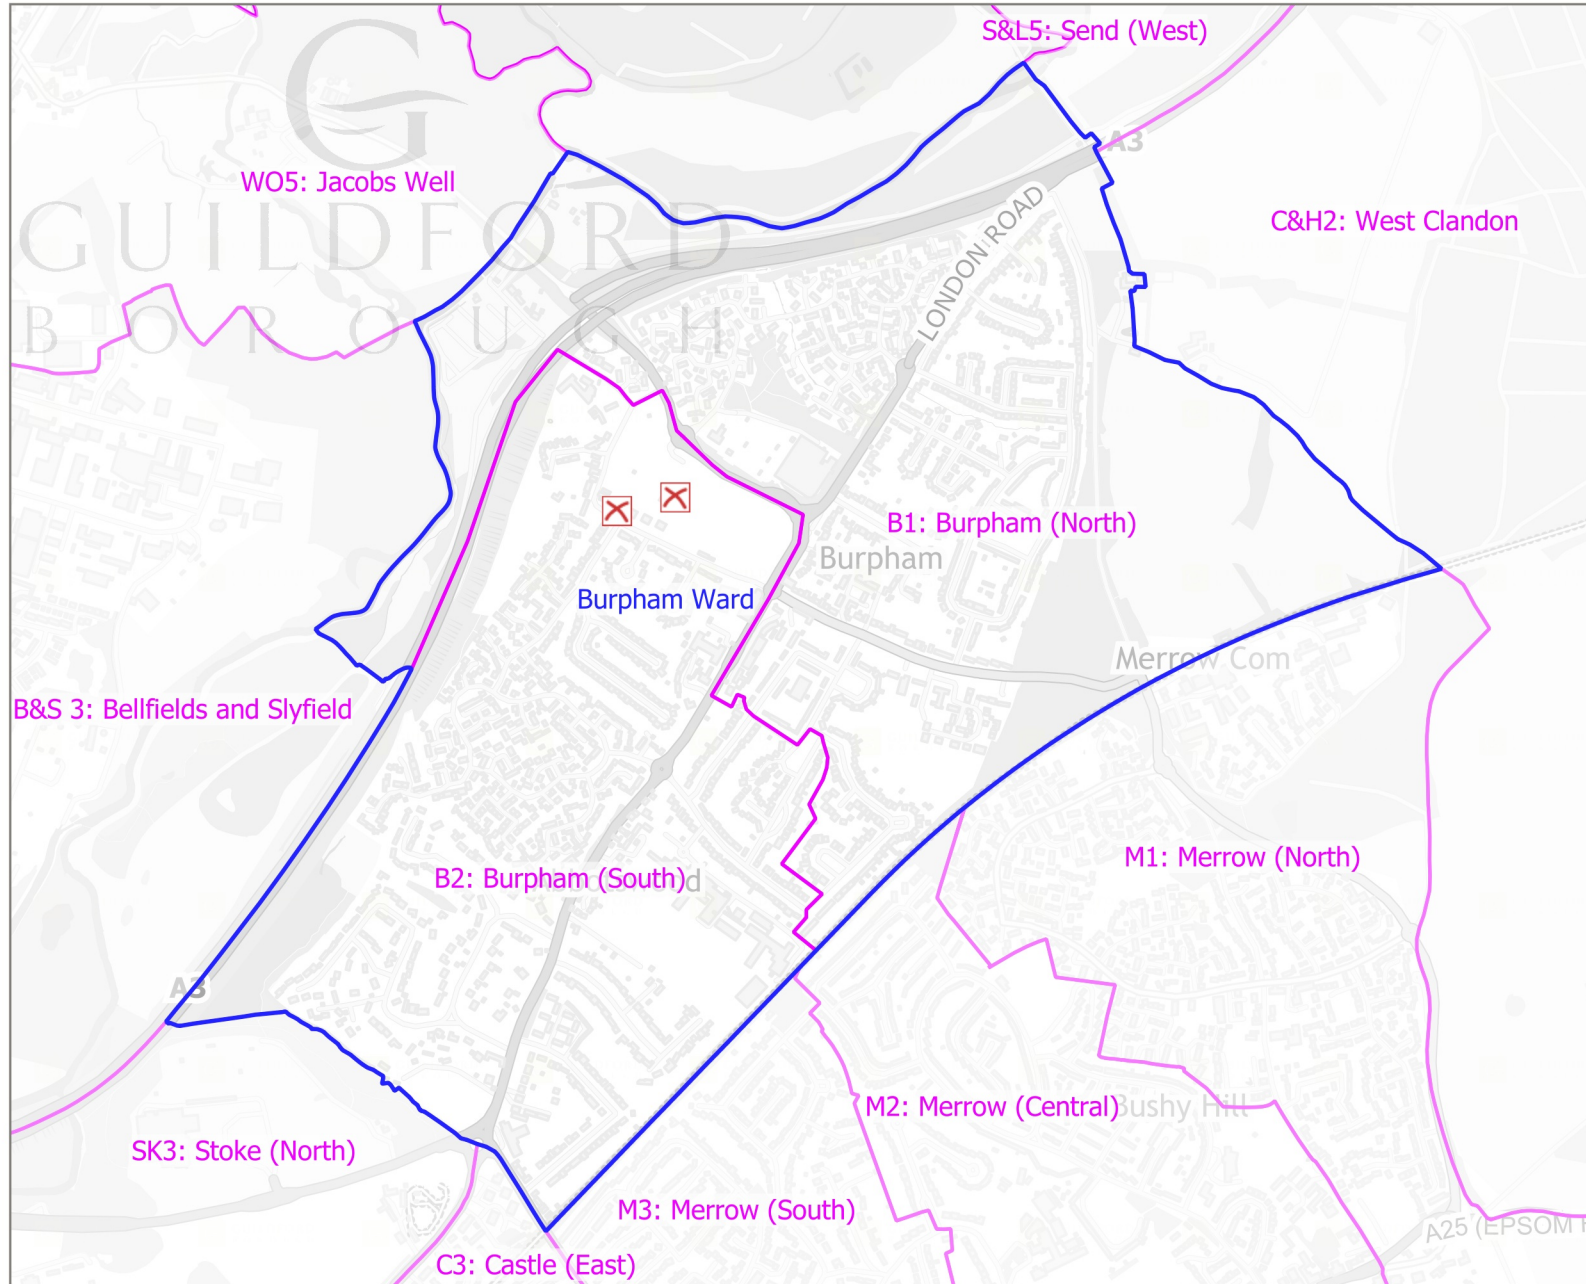

## Ward and Polling District Boundaries - Burpham Ward

### Legend

- Ward Boundary
- Polling District
- X Polling Station

### Polling Station List

Sutherland Memorial Hall

Burpham Village Hall

Publication Date: 2022-11-25

Scale at A4:  
Diagrammatic

© Crown Copyright 2022. Guildford Borough Council.  
Licence No. 100019625.